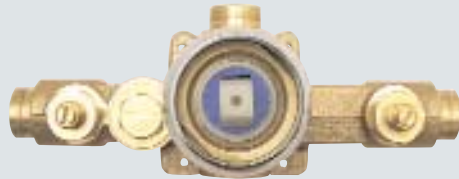

ESSENCE

Pressure Balance Tub/Shower

100 YEAR CARTRIDGE WARRANTY
The heart of the Wolverine Brass Essence fixture is our 35mm washerless ceramic disc cartridge.

- Tested and certified to meet ASSE 1016
- Stainless steel pressure balancing spool that is separate from cartridge assembly
- Volume control, temperature control plus temperature limit stop, all built into one fixture.
- Solid brass shower head with flex-clean spray face
- 1/2" copper inlet connection standard, 1/2" MIP connection supplied upon request
- Available with slip-on or FIP diverter tub spouts
- Built in integral stops
- Uses Ceramic Disc Cartridge #85107