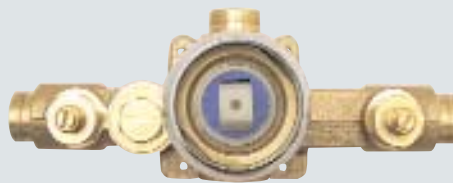

Centennial

COLLECTION

Pressure Balance Tub and Shower Fixtures - Wide Body

100 YEAR CARTRIDGE WARRANTY
The heart of the Wolverine Brass Centennial fixture is our 35mm washerless ceramic disc cartridge.

- Tested and certified to meet ASSE 1016
- 2.5 gpm energy saving showerhead
- Triple chrome plated for a durable finish
- PVD finish on Polished Brass
- Deluxe solid brass "waterfall" shower head
- 1/2" copper inlet connections with integral stops
- 1/2" MIP inlet connections with integral stops upon request.
- Uses ceramic disc cartridge #85107