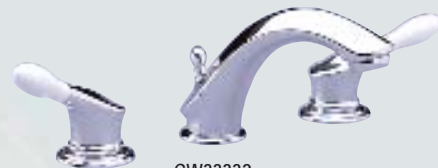

CW33111

Chrome, lever handles w/ polished brass accents, w/ pop-up

Ea	Each Price	Qty	Qty Price
1	-	3	-

CW11111

Polished brass, lever handles with polished brass inserts, with pop-up

Ea	Each Price	Qty	Qty Price
1	-	3	-