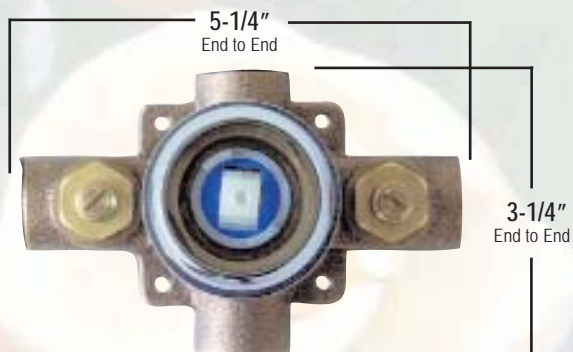

85651

All Chrome Shower Only

Ea	Each Price	Qty	Qty Price
1	-	3	-

85653

All Chrome Tub/Shower w/ Slip Spout

Ea	Each Price	Qty	Qty Price
1	-	3	-

Compact Body Design

8543003